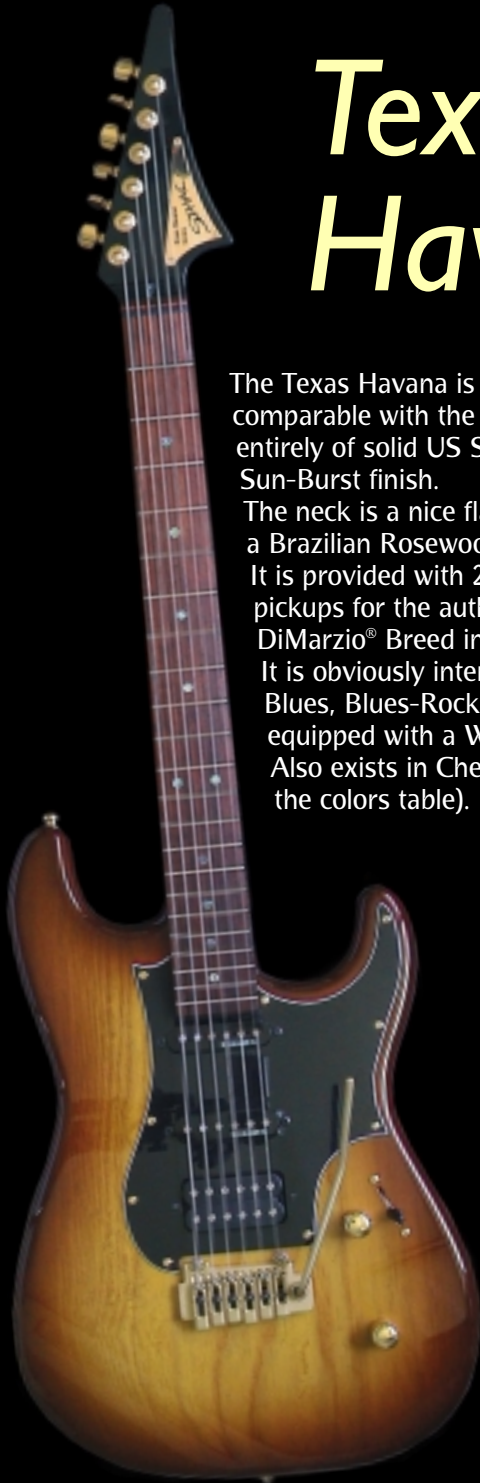

Texas Havana

The Texas Havana is a very high quality guitar. It is comparable with the Vintage electric guitars 56/62, entirely of solid US Swamp Ash with a very beautiful Sun-Burst finish.

The neck is a nice flamed US Maple of 3A grade with a Brazilian Rosewood fingerboard.

It is provided with 2 Kinman® 56 Vintage Single-Coil pickups for the authenticity of the sound and a DiMarzio® Breed in bridge position (Splitable).

It is obviously intended for the Blues, Country-Blues, Blues-Rock, Pop and Rock. This model is equipped with a Wilkinson tremolo Trem.

Also exists in Cherry and Honey Sun-Burst (see the colors table).

Kinman