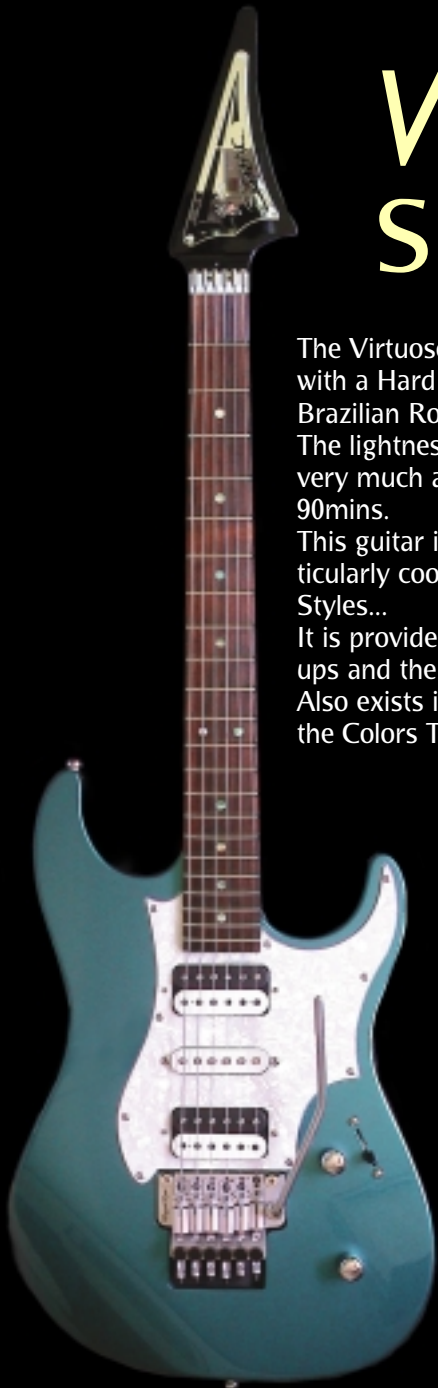

Virtuoso SL

The Virtuoso SL is in 2 pieces of US Basswood with a Hard US Maple neck and a beautiful Brazilian Rosewood fingerboard.

The lightness and comfort of this guitar will be very much appreciated after playing more than 90mins.

This guitar is made for intensive gigs. It is particularly cool in Rock, Pop, Hard-Rock, Metal Styles...

It is provided with DiMarzio® EVO/HS-2/EVO pick-ups and the new SpeedLoader Floyd-Rose® bridge. Also exists in other solid or metallized colors (see the Colors Table).